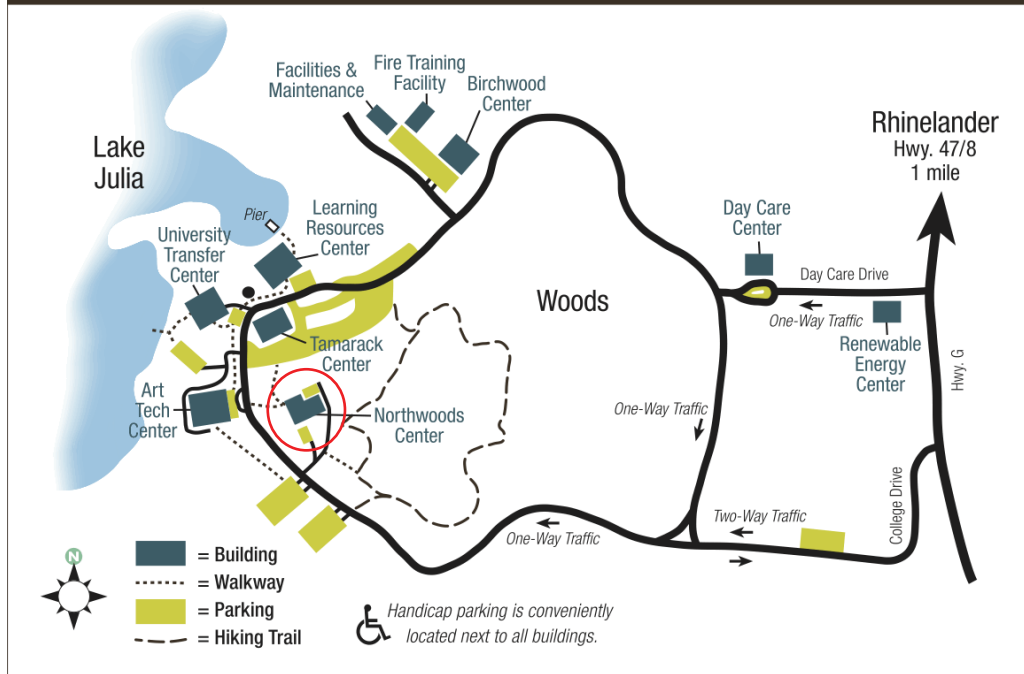

Campus Map of Nicolet College – Rhinelander

Nicolet Campus

5364 College Drive, PO Box 518

Rhinelander, Wisconsin 54501

715-365-4410

800-544-3039

Driving Directions to Nicolet Campus: Located one mile south of Rhinelander just off of Highway G. From the intersection of Highways 8 and G, turn south at the stoplight and go 0.7 miles. Watch for the Nicolet College sign and entrance on the west side of Highway G.