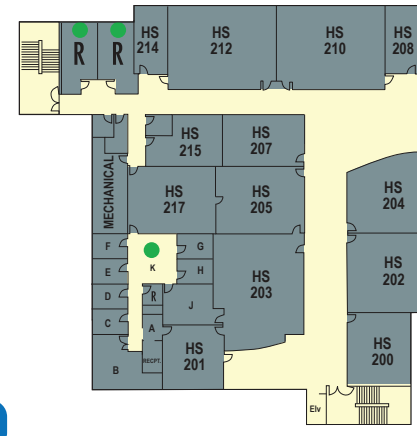

Appleton Main Campus First Floor

Second Floor

Third Floor

Health Simulation & Technology Center (HSTC)

Second Floor

Student Success Center

Directory

Assessment Center	G208
Bookstore	E110
Business Technology Center	A105
Campus Care Clinic	HS201
Campus Print Center	G152
Child Care Center	B108
Commons	E136
Counseling & Advising Services	E121
Community First Credit Union (CFCU)	E112
Diversity & Inclusion Services	E120
Educational Support Services	E122
Enrollment Services	E111
Employment Connections	E135
Fitness Center	E170
Foundation & Scholarships	A102
Global Education & Services	G130
Human Resources Services	G147
Information	E111
Ione's Dining Room	E140
Library	G113
Lost & Found	F112
Security Services	F112
Student Life Center	E137
Testing Center	G212